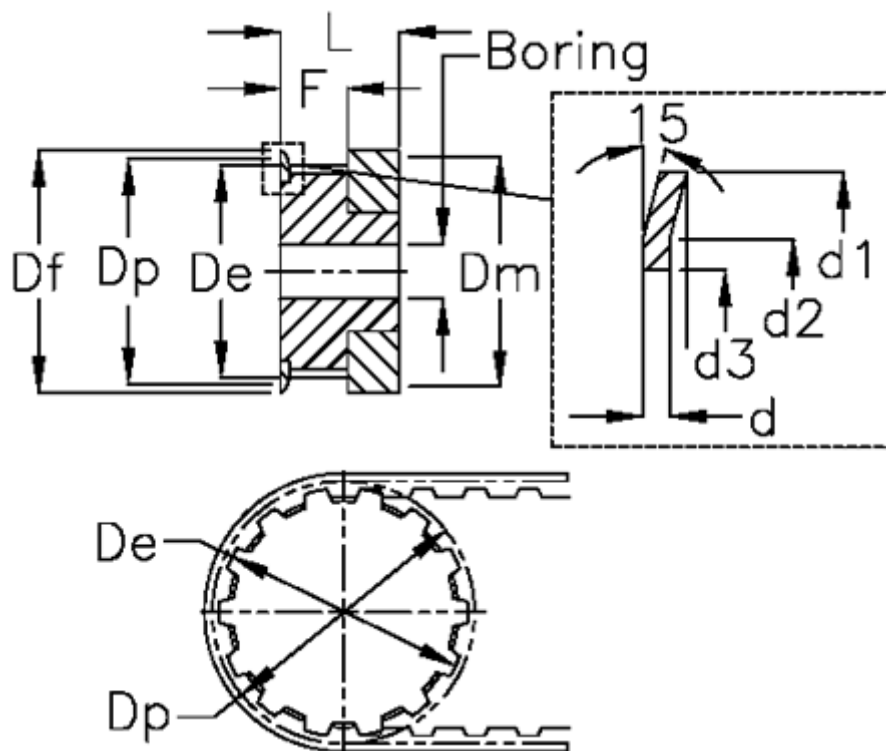

Article number: 60415016015

Description: Timing Belt Pulley 16 T 2,5 15/2

## Measures

|                     |        |              |         |
|---------------------|--------|--------------|---------|
| Belt width = - 6 mm | Dp     | = 12         |         |
| d                   | = 0.5  | F            | = 9     |
| d1                  | = 15   | Flange type  | = F02   |
| d2                  | = 12   | L            | = 16    |
| d3                  | = 8    | Pre-drilled  | = 4     |
| De                  | = 11.4 | Tooth number | = 15    |
| Df                  | = 15   | Type         | = T2,5  |
| Dm                  | = 8    | Weight       | = 0.006 |